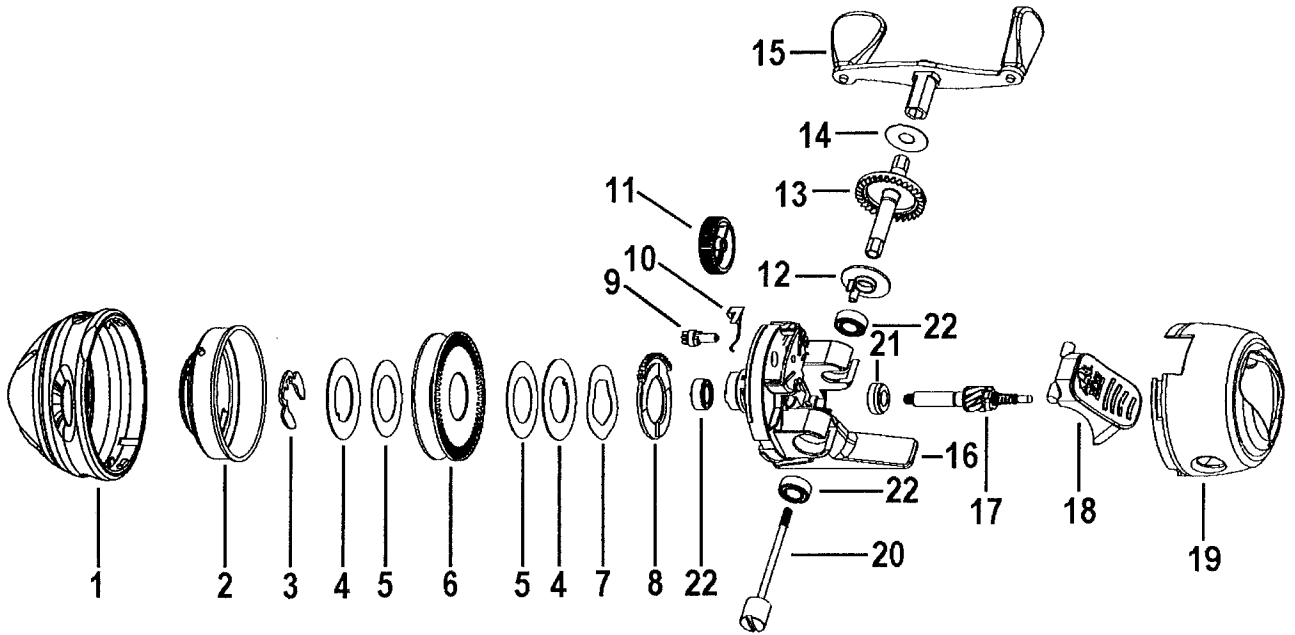

SPECIFICATIONS:

Medium Freshwater
 Line Capacity: 100 yds / 10 lb.
 Gear Ratio: 3.5:1
 1 Ball Bearing

FEATURES:

Quikset Anti-Reverse
 Soft Touch Thumb Button
 Ball Bearing Drive
 Right / Left hand Retrieve
 Color: Red & Black

Key No.	Part No.	Description	Key No.	Part No.	Description
1	LR324-01	Front Cover S/A	12	LR061-01	Anti-Reverse Plate
2	LR310-01	Spinnerhead S/A	13	LR012-01	Drive Gear
3	RY034-01	Spool Clip	14	RR110-15	Washer
4	LR108-01	Drag Washer (Metal)	15	OK318-04	Handle Assy.
5	LR040-01	Drag Washer	16	LR001-01	Body S/A
6	LR321-01	Spool Assembly	17	LR315-01	Centershaft
7	LR031-01	Drag Wave Washer	18	LR009-01	Thumb Button
8	LR027-01	Drag Plate	19	LR023-01	Back Cover
9	LR054-01	Drag Pinion Gear	20	LR069-01	Handle Nut Shaft
10	LR033-01	Drag Click Spring	21	RY030-03	Ball Bearing
11	LR032-01	Drag Wheel	22	LR026-01	Bushing